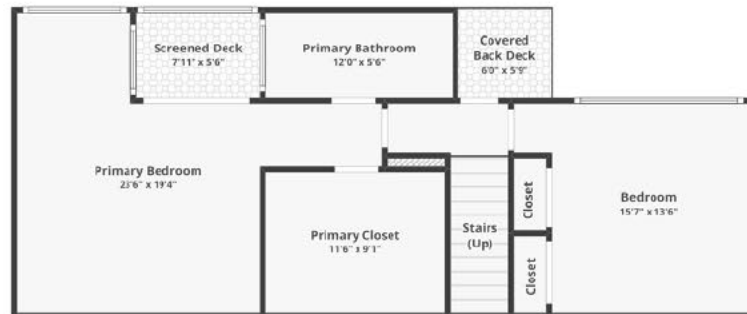

SUNRIDGE
HOLLYWOOD HILLS

J & G Jay & Gil
YOUR SUCCESS, OUR PASSION

SUNRIDGE • HOLLYWOOD HILLS

7900 WILLOW GLEN ROAD

MAIN VIEW FLOOR

LOWER VIEW LEVEL

Floor plans are for informational purposes only and not for construction or design use. Measurements are approximate, and square footage may include finished and unfinished areas.