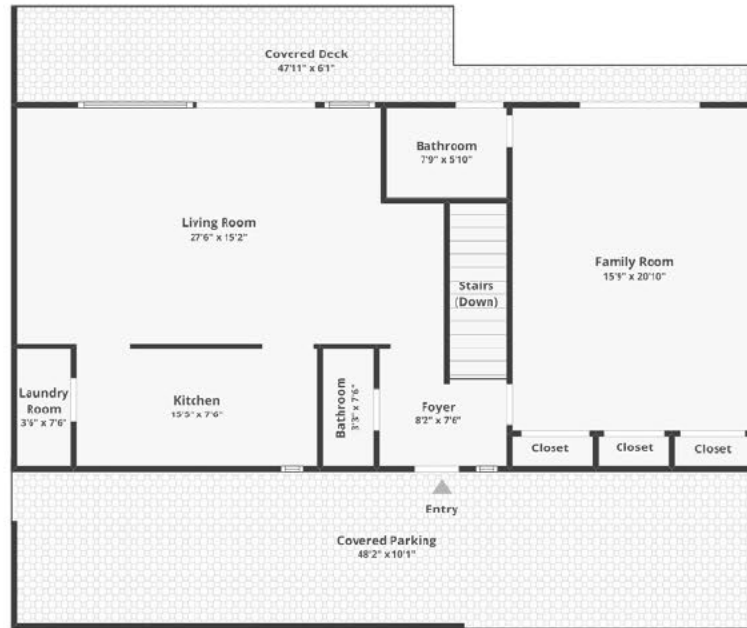

SUNRIDGE
HOLLYWOOD HILLS

J & G Jay & Gil
YOUR SUCCESS, OUR PASSION

SUNRIDGE • HOLLYWOOD HILLS

7900 WILLOW GLEN ROAD

MAIN VIEW FLOOR

LOWER VIEW LEVEL

Floor plans are for informational purposes only and not for construction or design use. Measurements are approximate, and square footage may include finished and unfinished areas.